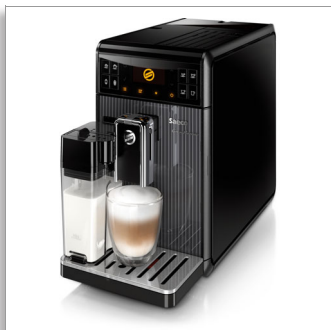

**Saeco GranBaristo
Super-automatic
espresso machine**

- Brews 16 coffee varieties
- Integrated milk jug & frother
- Black
- 5 step adjustable grinder

HD8964/47

Enjoy a unique variety of 18 one touch specialties

With the first one-finger removable brewing group

After 28 years Saeco has re-invented the bean-to-cup experience, crafting the new GranBaristo. A sleek espresso machine with a set of revolutionary technologies that brews quicker, hotter, offers more variety and streamlines maintenance

Authentic Italian coffee perfection

- Perfect froth thanks to the dual chamber milk carafe
- Perfect coffee in no time thanks to the thermo-speed boiler
- Coffee without burnt taste thanks to 100% ceramic grinders
- Variety of 16 different delicious special drinks

Super-automatic espresso machine

Brews 16 coffee varieties Integrated milk jug & frother, Black, 5 step adjustable grinder

HD8964/47

Specifications

Technical specifications

- Boiler material: Stainless steel (Inox)
- Pump pressure: 15
- Number of water boilers: 1 boiler
- Power: 1900 W
- Voltage: 120 V
- Frequency: 50 Hz
- Cord length: 80 cm